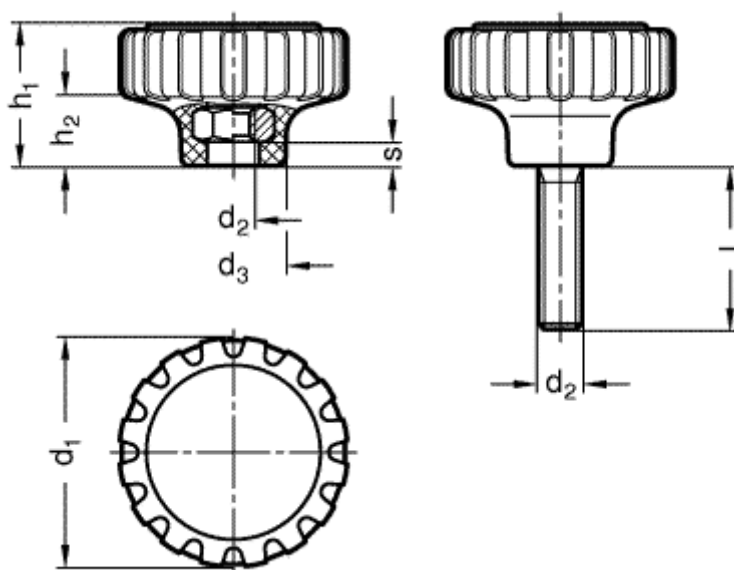

Article number: 201138002

Description: E+G Knurled knob  
GN 7336-34-M6-15-ST

## Measures

d1 = 34  
d2 = M 6  
d3 = 16  
h1 = 20  
h2 = 10,5  
l = 15  
s = 5